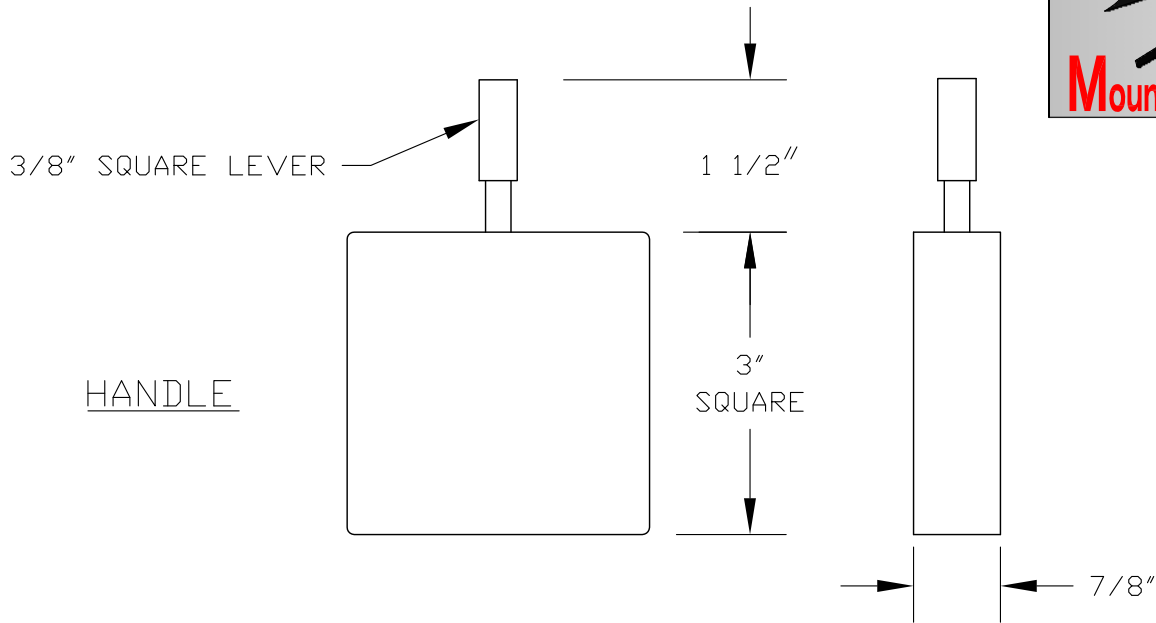

TRIMMLVSQ SPECIFICATIONS

CONTEMPORARY SQUARE LEVER HANDLE DRAIN TRIM

FINISH WARRANTY

ONE YEAR WARRANTY ON PLATED FINISHES, 90 DAY WARRANTY ON DRB, VB AND LIFETIME ON PVD PROVIDED PROPER CARE HAS BEEN USED.
ONE YEAR WARRANTY ON ALL PARTS. APPLIES TO ORIGINAL PURCHASE. CLAIMS REQUIRE PROOF OF PURCHASE.