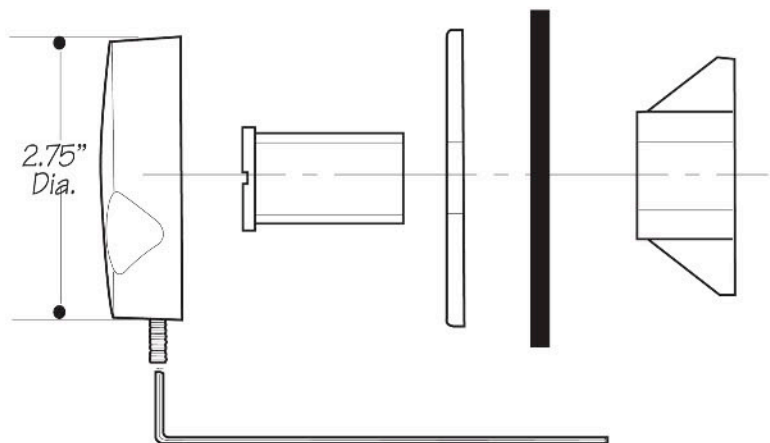

### INSTALLATION DIMENSIONS

***This model offers you the following features & benefits:***

- Cable Drive style drain trim
- Fits any Mountain Cable bath waste and overflow.
- Plated Brass
- Available in 20 finishes
  - CPB - Polished Chrome
  - SC - Satin Chrome
  - PN - Polished Nickel
  - BRN - Brushed Nickel
  - PEW - Pewter
  - PRN - Pearl Nickel
  - AB - Antique Brass
  - SB - Satin Brass
  - PVD - Polished Brass
  - WB - Weathered Brass
  - WCP - Weathered Copper
  - ACP - Antique Copper
  - ORB - Oil Rubbed Bronze
  - VB - Venetian Bronze\*
  - PVDBB - Brushed Bronze
  - TB - Tuscan Brass
  - MB - Matte Black
  - FG - French Gold
  - GPB - Polished Gold
  - SG - Satin Gold