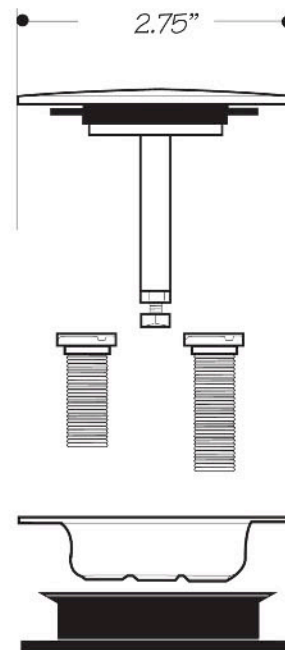

### INSTALLATION DIMENSIONS

***This model offers you the following features & benefits:***

- Cable Drive style drain trim
- Fits any Mountain Cable bath waste and overflow.
- Plated Brass
- Available in 20 finishes
  - CPB - Polished Chrome
  - SC - Satin Chrome
  - PN - Polished Nickel
  - BRN - Brushed Nickel
  - PEW - Pewter
  - PRN - Pearl Nickel
  - AB - Antique Brass
  - SB - Satin Brass
  - PVD - Polished Brass
  - WB - Weathered Brass
  - WCP - Weathered Copper
  - ACP - Antique Copper
  - ORB - Oil Rubbed Bronze
  - VB - Venetian Bronze\*
  - PVDBB - Brushed Bronze
  - TB - Tuscan Brass
  - MB - Matte Black
  - FG - French Gold
  - GPB - Polished Gold
  - SG - Satin Gold