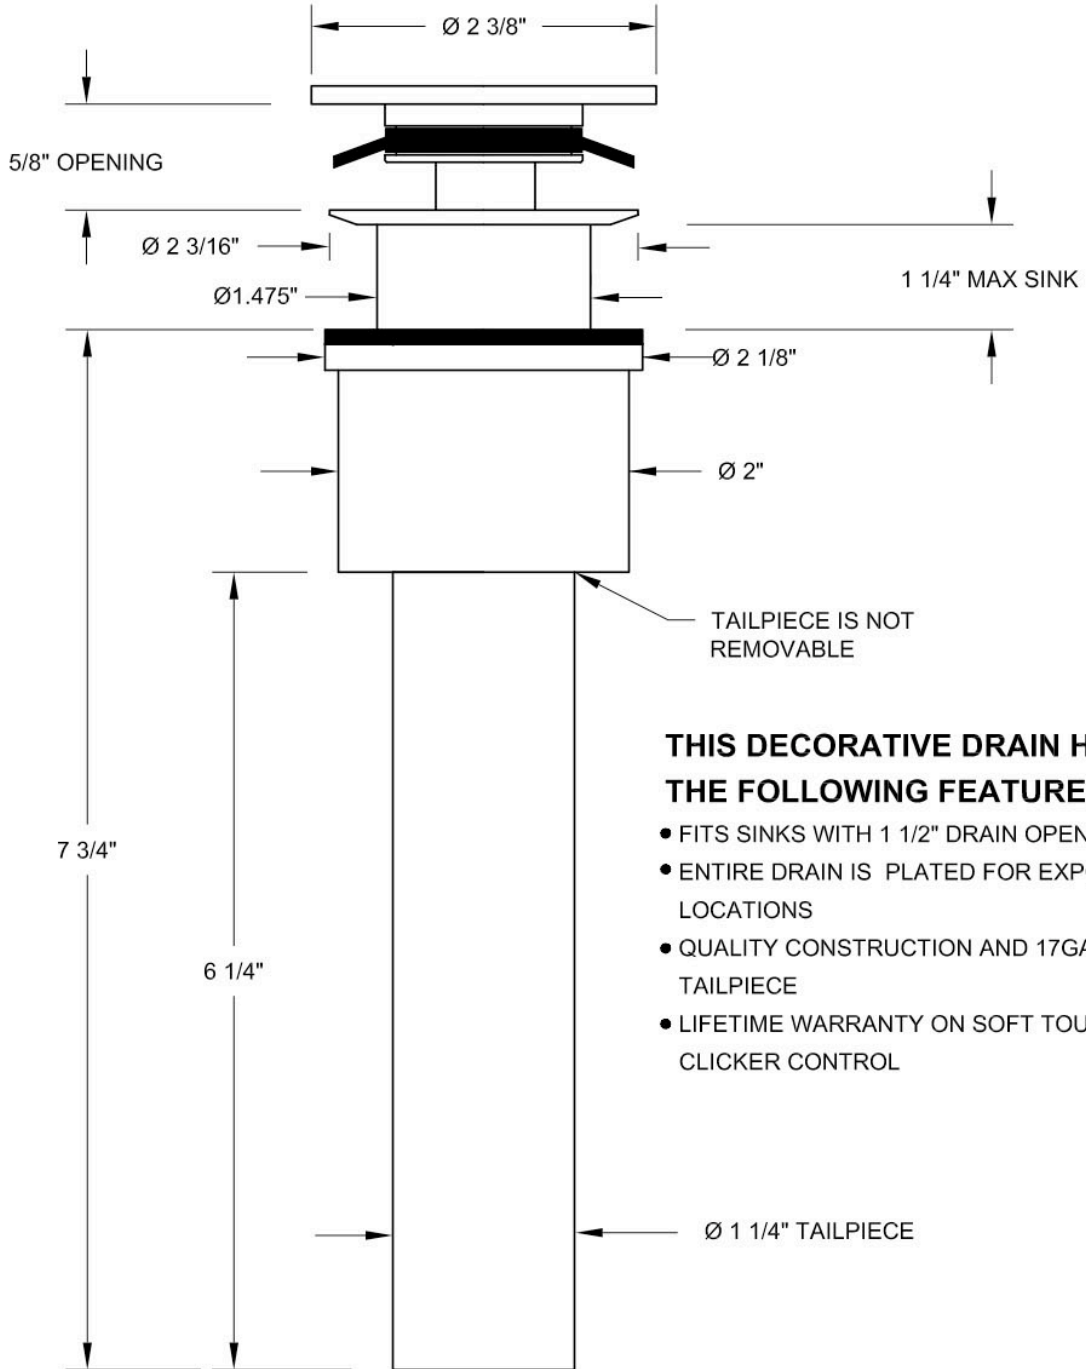

MT790 SPECIFICATIONS

FLAT TOP DRAIN WITH SOFT TOUCH
CLICKER SEAL FOR VESSEL LAV
SINKS WITHOUT OVERFLOW

THIS DECORATIVE DRAIN HAS THE FOLLOWING FEATURES:

- FITS SINKS WITH $1 \frac{1}{2}"$ DRAIN OPENING
- ENTIRE DRAIN IS PLATED FOR EXPOSED LOCATIONS
- QUALITY CONSTRUCTION AND 17GA TAILPIECE
- LIFETIME WARRANTY ON SOFT TOUCH CLICKER CONTROL