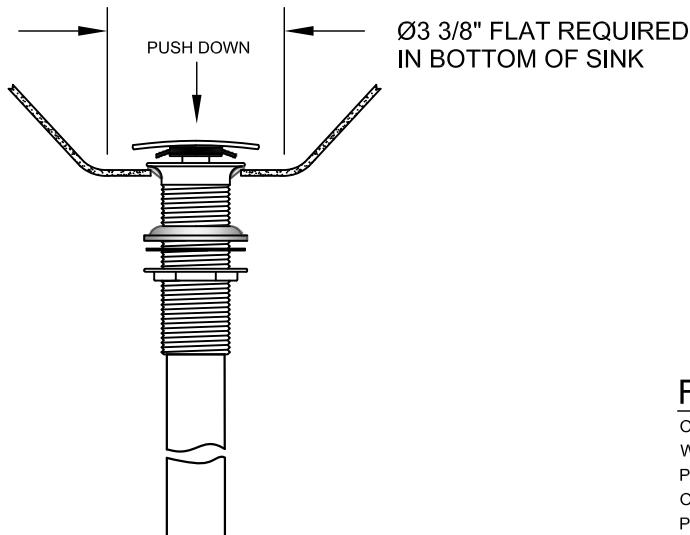

FINISH WARRANTY

ONE YEAR WARRANTY ON PLATED FINISHES, 90 DAY WARRANTY ON ORB, EB, MHB, TB AND WCP AND LIFETIME ON PVD PROVIDED PROPER CARE HAS BEEN USED. ONE YEAR WARRANTY ON ALL PARTS. APPLIES TO ORIGINAL PURCHASER . CLAIMS REQUIRE PROOF OF PURCHASE.