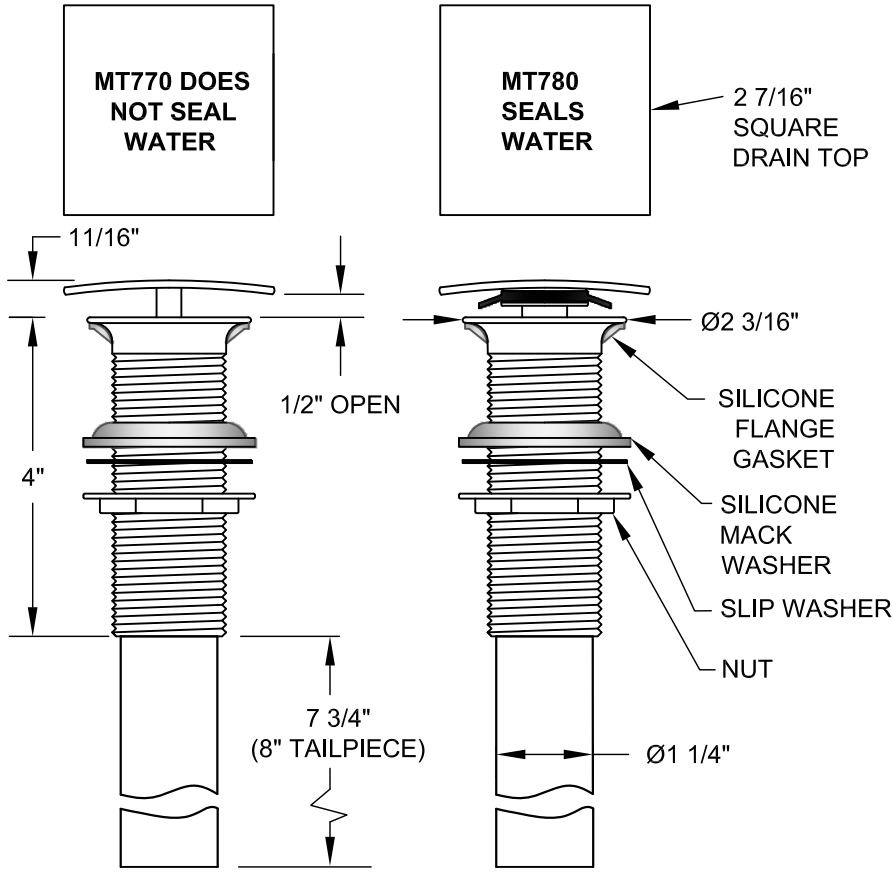

# MT770, MT780 SPECIFICATIONS

DECORATIVE SQUARE TOP LAVATORY  
DRAIN FOR SINKS WITHOUT OVERFLOW

## THIS DECORATIVE DRAIN HAS THE FOLLOWING FEATURES:

- FITS SINKS WITH 1 1/2" DRAIN OPENING
- ENTIRE DRAIN IS PLATED FOR EXPOSED LOCATIONS
- QUALITY CONSTRUCTION AND 17GA TAILPIECE
- REMOVABLE TAILPIECE
- FITS SINKS UP TO 3 3/8" THICK
- REQUIRES A SINK WITH 3 3/8" DIA FLAT BOTTOM TO ALLOW MT780 SQUARE DRAIN TOP TO PUSH DOWN AND SEAL AND FOR MT770 TO FIT