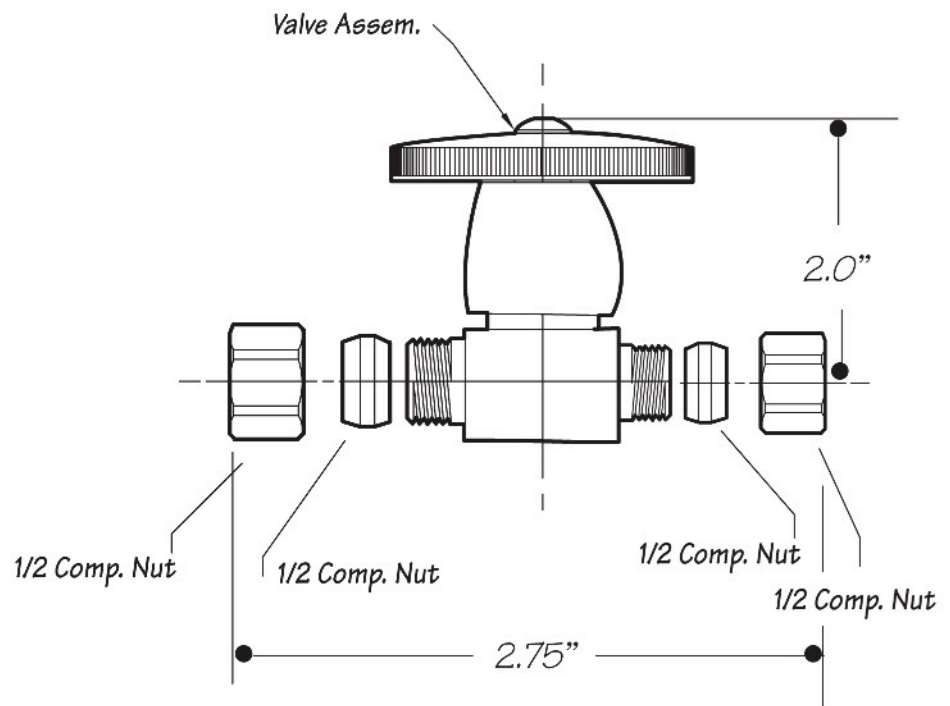

INSTALLATION DIMENSIONS

This model offers you the following features & benefits:

- 1/2" Inlet Compression
- 3/8" O.D. Outlet Compression
- 1/4 Turn ceramic cartridge
- Available in 21 finishes
 - CPB - Polished Chrome
 - SC - Satin Chrome
 - PN - Polished Nickel
 - BRN - Brushed Nickel
 - PEW - Pewter
 - PRN - Pearl Nickel
 - AB - Antique Brass
 - SB - Satin Brass
 - PVD - Polished Brass
 - WB - Weathered Brass
 - WCP - Weathered Copper
 - ACP - Antique Copper
 - PCP - Polished Copper
 - ORB - Oil Rubbed Bronze
 - VB - Venetian Bronze*
 - PVDBB - Brushed Bronze
 - TB - Tuscan Brass
 - MB - Matte Black
 - FG - French Gold
 - GPB - Polished Gold
 - SG - Satin Gold