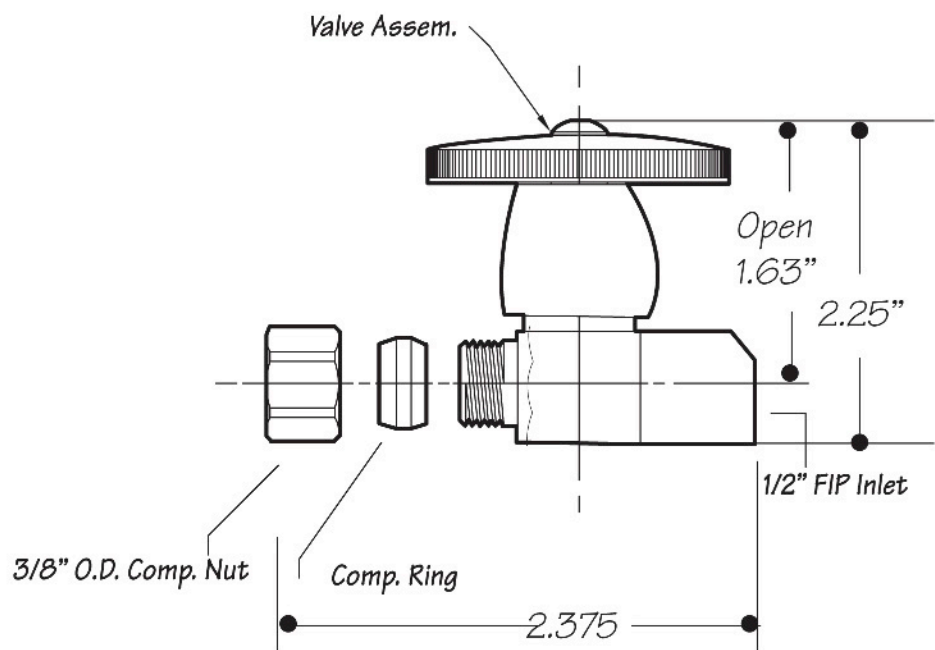

INSTALLATION DIMENSIONS

This model offers you the following features & benefits:

- 1/2" FIP Inlet
- 3/8" O.D. Outlet
- 1/4 Turn ceramic cartridge
- Available in 21 finishes
 - CPB - Polished Chrome
 - SC - Satin Chrome
 - PN - Polished Nickel
 - BRN - Brushed Nickel
 - PEW - Pewter
 - PRN - Pearl Nickel
 - AB - Antique Brass
 - SB - Satin Brass
 - PVD - Polished Brass
 - WB - Weathered Brass
 - WCP - Weathered Copper
 - ACP - Antique Copper
 - PCP - Polished Copper
 - ORB - Oil Rubbed Bronze
 - VB - Venetian Bronze*
 - PVDBB - Brushed Bronze
 - TB - Tuscan Brass
 - MB - Matte Black
 - FG - French Gold
 - GPB - Polished Gold
 - SG - Satin Gold