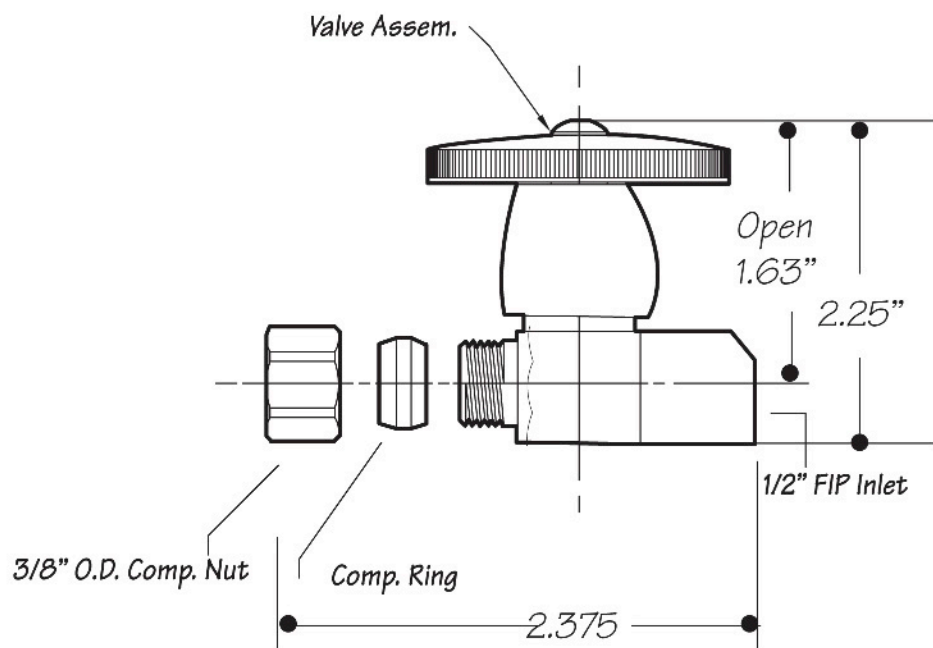

INSTALLATION DIMENSIONS

This model offers you the following features & benefits:

- 1/2" FIP Inlet
- 3/8" O.D. Outlet
- 1/4 Turn ceramic cartridge
- Available in 21 finishes
 - CPB - Polished Chrome
 - SC - Satin Chrome
 - PN - Polished Nickel
 - BRN - Brushed Nickel
 - PEW - Pewter
 - PRN - Pearl Nickel
 - AB - Antique Brass
 - SB - Satin Brass
 - PVD - Polished Brass
 - WB - Weathered Brass
 - WCP - Weathered Copper
 - ACP - Antique Copper
 - PCP - Polished Copper
 - ORB - Oil Rubbed Bronze
 - VB - Venetian Bronze*
 - PVDBB - Brushed Bronze
 - TB - Tuscan Brass
 - MB - Matte Black
 - FG - French Gold
 - GPB - Polished Gold
 - SG - Satin Gold