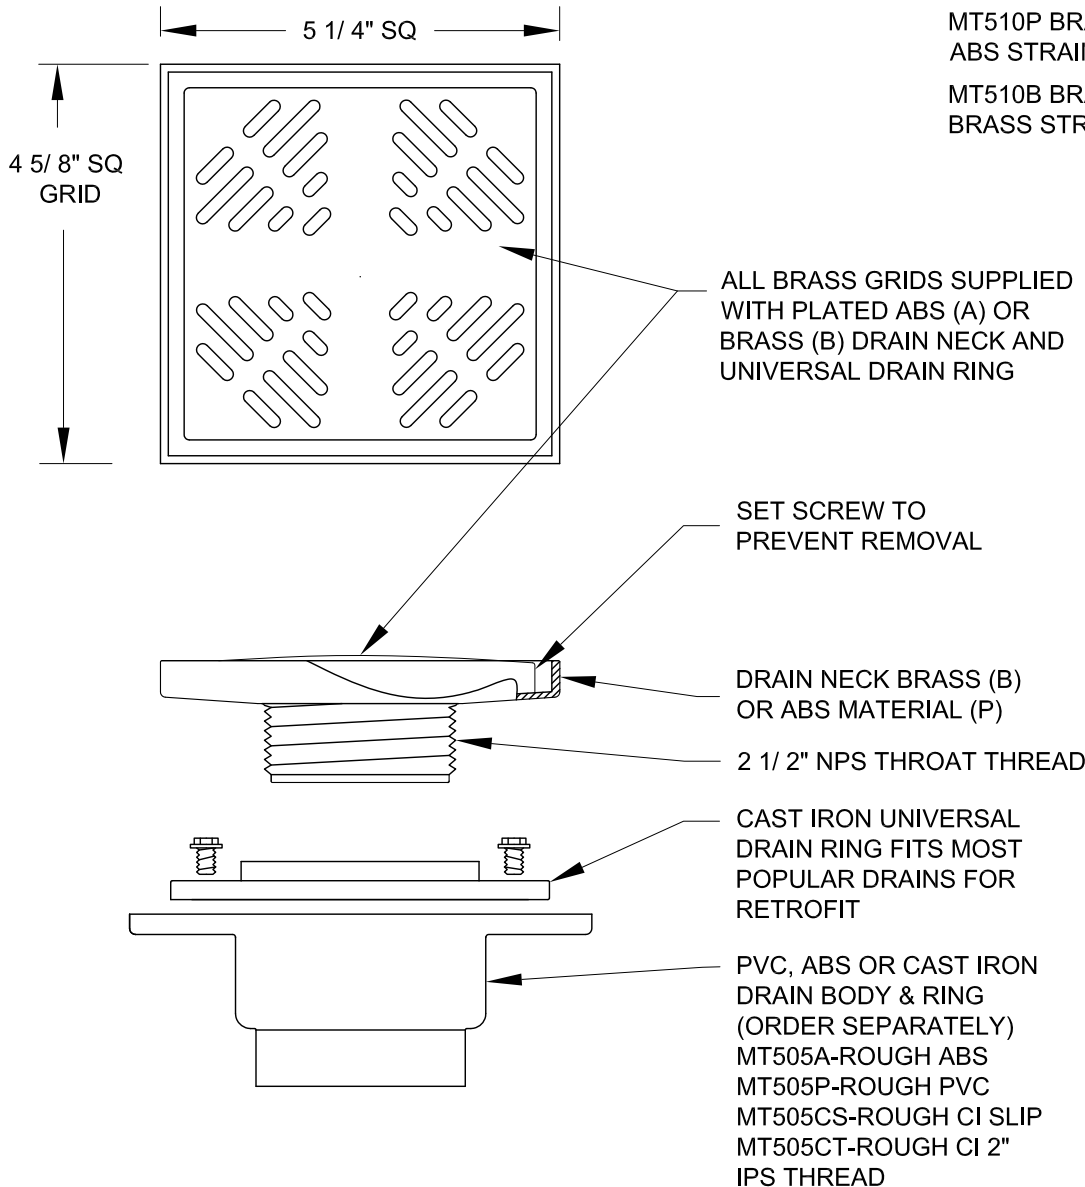

VORTEX SHOWER DRAIN SPECIFICATIONS

THIS DECORATIVE SHOWER DRAIN OFFERS THE FOLLOWING FEATURES:

- VORTEX FEATURE ALLOWS 21GPM FLOW *
- GRID IS SUPPLIED WITH UNIVERSAL RING TO ATTACH TO TO MANY PRO FLO, OATEY, SIOUX CHIEF AND WATTS EXISTING FLOOR DRAINS
- ORDER PVC, ABS OR CAST IRON DRAIN SEPARATELY
- ALL FINISHES PVD EXCEPT CHROME

MT510P BRASS GRID
ABS STRAINER

MT510B BRASS GRID
BRASS STRAINER

MT511P
OR
MT511B

MT512P
OR
MT512B

MT513P
OR
MT513B

MT515P
OR
MT515B

WARRANTY

ONE YEAR WARRANTY ON PLATED CPB FINISH AND LIFETIME ON PVD PROVIDED PROPER CARE HAS BEEN USED. WARRANTY APPLIES TO ORIGINAL PURCHASER AND CLAIMS REQUIRE PROOF OF PURCHASE.

* 2" STRAIGHT FLOOR PIPE NO RESTRICTION. ACTUAL PLUMBING MAY REDUCE FLOW