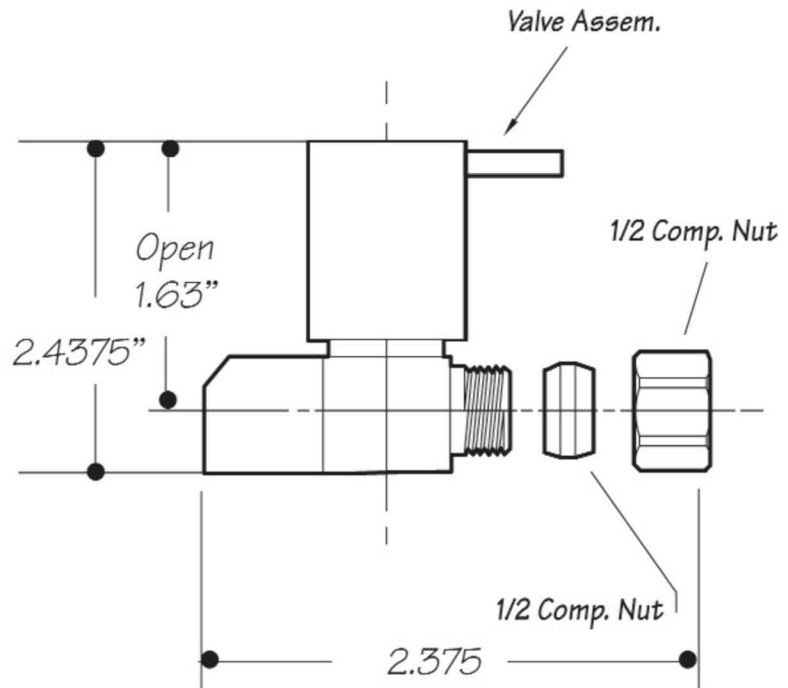

INSTALLATION DIMENSIONS

This model offers you the following features & benefits:

- 1/2" Inlet Compression
- 3/8" O.D. Outlet Compression
- 1/4 Turn ceramic cartridge
- Available in 21 finishes
 - CPB - Polished Chrome
 - SC - Satin Chrome
 - PN - Polished Nickel
 - BRN - Brushed Nickel
 - PEW - Pewter
 - PRN - Pearl Nickel
 - AB - Antique Brass
 - SB - Satin Brass
 - PVD - Polished Brass
 - WB - Weathered Brass
 - WCP - Weathered Copper
 - ACP - Antique Copper
 - PCP - Polished Copper
 - ORB - Oil Rubbed Bronze
 - VB - Venetian Bronze*
 - PVDDB - Brushed Bronze
 - TB - Tuscan Brass
 - MB - Matte Black
 - FG - French Gold
 - GPB - Polished Gold
 - SG - Satin Gold