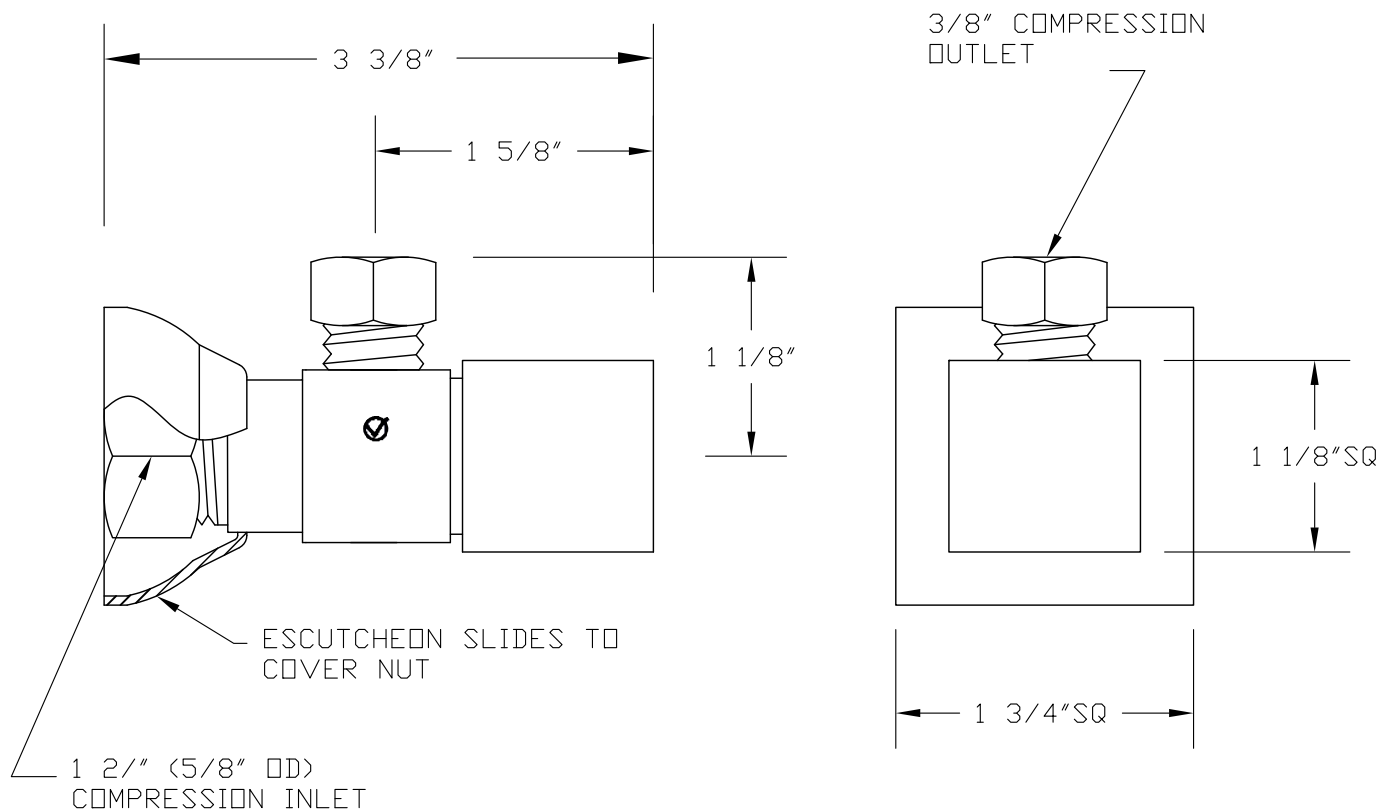

# MT5004-NL SPECIFICATIONS

CONTEMPORARY SQUARE HANDLE  
NO LEAD\* ANGLE VALVE

**Mountain**  
PLUMBING PRODUCTS  
A McALPINE COMPANY

## THIS CONTEMPORARY SQUARE SUPPLY VALVE OFFERS THE FOLLOWING FEATURES:

- 1/4 TURN LONG LIFE CERAMIC CARTRIDGE
- OFFERED IN MANY CONTEMPORARY FINISHES
- OTHER FINISHES AVAILABLE UPON REQUEST
- LARGE SQUARE ESCUTCHEON COVERS HOLE IN WALL