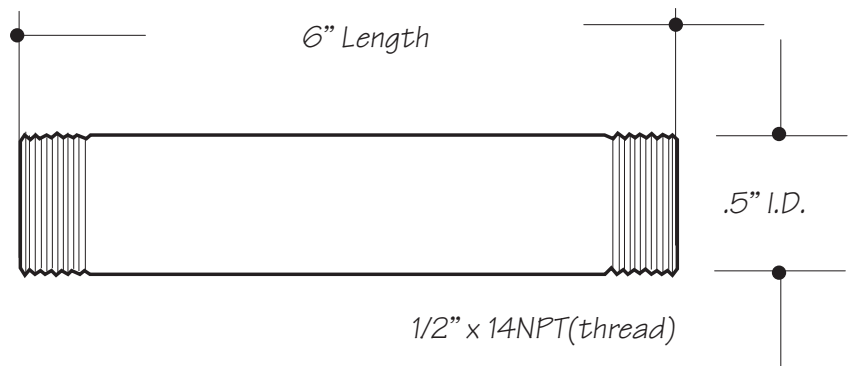

**INSTALLATION DIMENSIONS**

***This model offers you the following features & benefits:***

- Plated Brass Nipple
- 1/2" x 6" Pipe Nipple both ends threaded
- Available in 21 finishes
  - CPB - Polished Chrome
  - SC - Satin Chrome
  - PN - Polished Nickel
  - BRN - Brushed Nickel
  - PEW - Pewter
  - PRN - Pearl Nickel
  - AB - Antique Brass
  - SB - Satin Brass
  - PVD - Polished Brass
  - WB - Weathered Brass
  - WCP - Weathered Copper
  - ACP - Antique Copper
  - PCP - Polished Copper
  - ORB - Oil Rubbed Bronze
  - VB - Venetian Bronze\*
  - PVDBB - Brushed Bronze
  - TB - Tuscan Brass
  - MB - Matte Black
  - FG - French Gold
  - GPB - Polished Gold
  - SG - Satin Gold