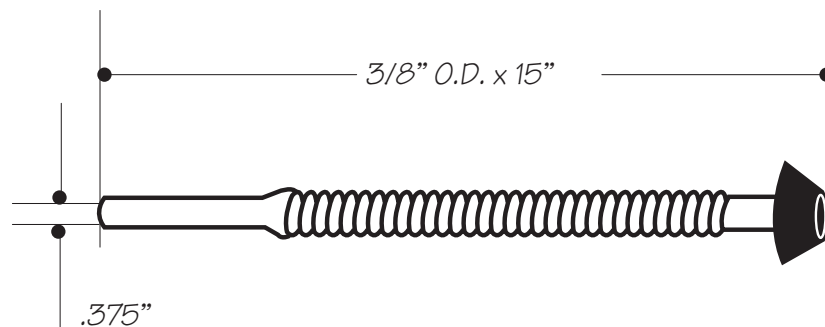

**INSTALLATION DIMENSIONS**

***This model offers you the following features & benefits:***

- Annealed corrugated brass tube
- 3/8" O.D. x 15" length for toilet applications
- Available in 16 finishes
  - CPB - Polished Chrome
  - SC - Satin Chrome
  - PN - Polished Nickel
  - BRN - Brushed Nickel
  - PEW - Pewter
  - PRN - Pearl Nickel
  - PVD - Polished Brass
  - WCP - Weathered Copper
  - ACP - Antique Copper
  - ORB - Oil Rubbed Bronze
  - VB - Venetian Bronze\*
  - PVDDB - Brushed Bronze
  - TB - Tuscan Brass
  - MB - Matte Black
  - FG - French Gold
  - MHB - Mahogany Bronze