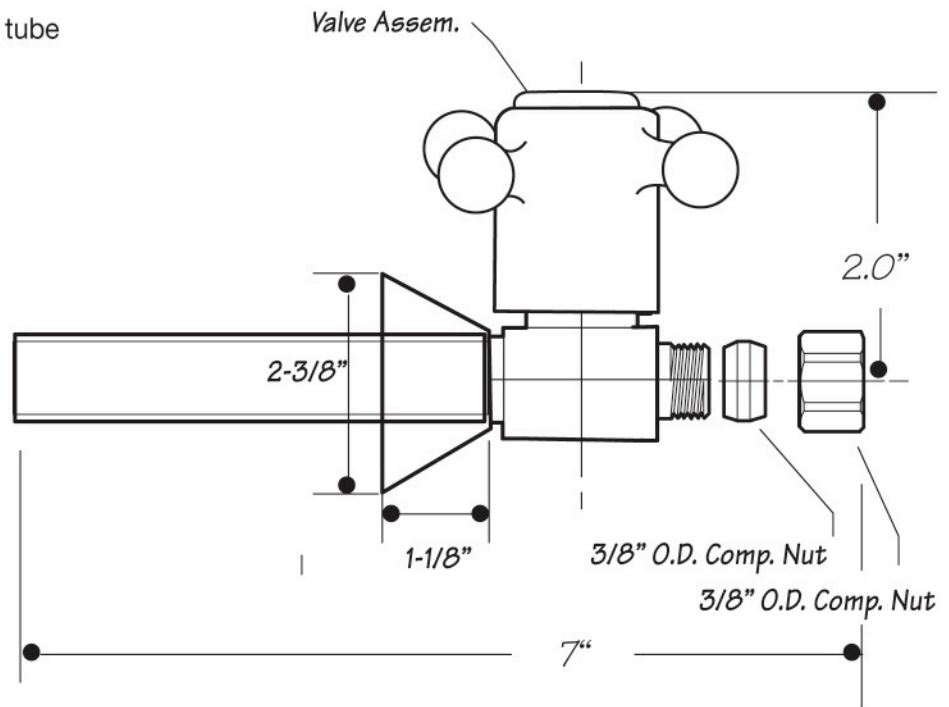

## INSTALLATION DIMENSIONS

***This model offers you the following features & benefits:***

- 5/8" I.D. slips over 1/2" copper tube for sweat connection
- 3/8" O.D. Outlet Compression
- 1/4 Turn ceramic cartridge
- Available in 10 finishes
  - CPB - Polished Chrome
  - PN - Polished Nickel
  - BRN - Brushed Nickel
  - EB - English Bronze
  - ORB - Oil Rubbed Bronze
  - PVD - Polished Brass
  - SB - Satin Brass
  - TB - Tuscan Brass
  - VB - Venetian Bronze\*
  - PVDBB - Brushed Bronzes