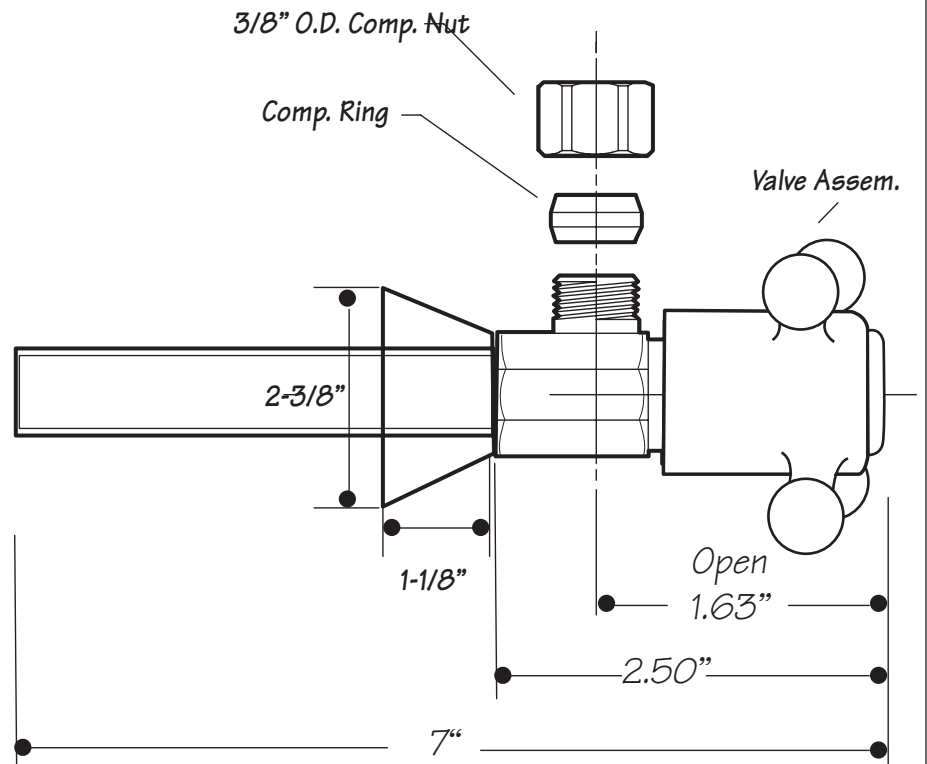

**INSTALLATION DIMENSIONS**

*his model offers you the following features & benefits:*

- 5/8" I.D. slips over 1/2" copper tube for sweat connection
- 3/8" O.D. Outlet Compression
- 1/4 Turn ceramic cartridge
- Available in 10 finishes
  - CPB - Polished Chrome
  - PN - Polished Nickel
  - BRN - Brushed Nickel
  - EB - English Bronze
  - ORB - Oil Rubbed Bronze
  - PVD - Polished Brass
  - SB - Satin Brass
  - TB - Tuscan Brass
  - VB - Venetian Bronze\*
  - PVDBB - Brushed Bronze