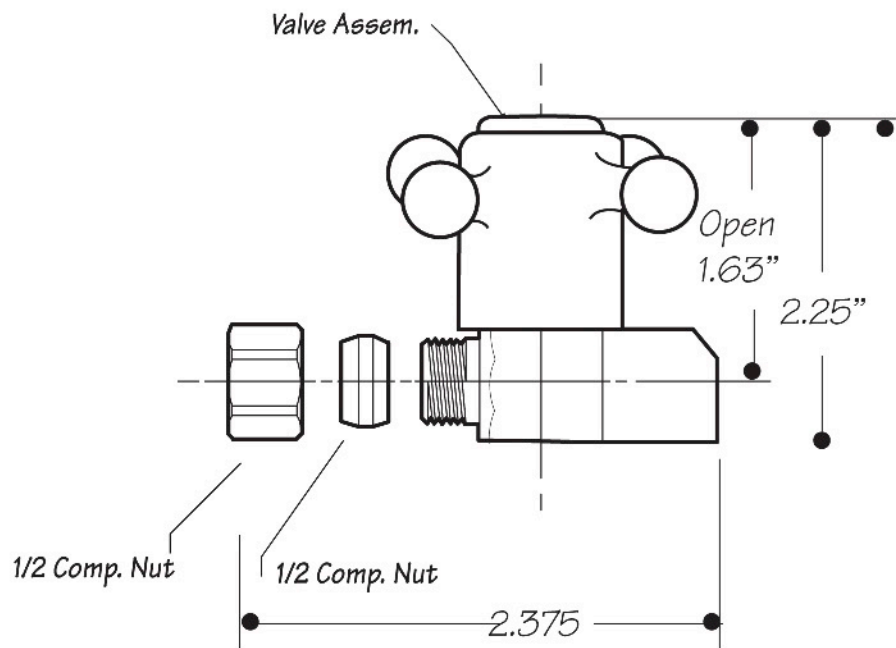

INSTALLATION DIMENSIONS

This model offers you the following features & benefits:

- 1/2" Inlet Compression
- 3/8" O.D. Outlet Compression
- 1/4 Turn ceramic cartridge
- Available in 21 finishes
 - CPB - Polished Chrome
 - SC - Satin Chrome
 - PN - Polished Nickel
 - BRN - Brushed Nickel
 - PEW - Pewter
 - PRN - Pearl Nickel
 - AB - Antique Brass
 - SB - Satin Brass
 - PVD - Polished Brass
 - WB - Weathered Brass
 - WCP - Weathered Copper
 - ACP - Antique Copper
 - PCP - Polished Copper
 - ORB - Oil Rubbed Bronze
 - VB - Venetian Bronze*
 - PVDBB - Brushed Bronze
 - TB - Tuscan Brass
 - MB - Matte Black
 - FG - French Gold
 - GPB - Polished Gold
 - SG - Satin Gold