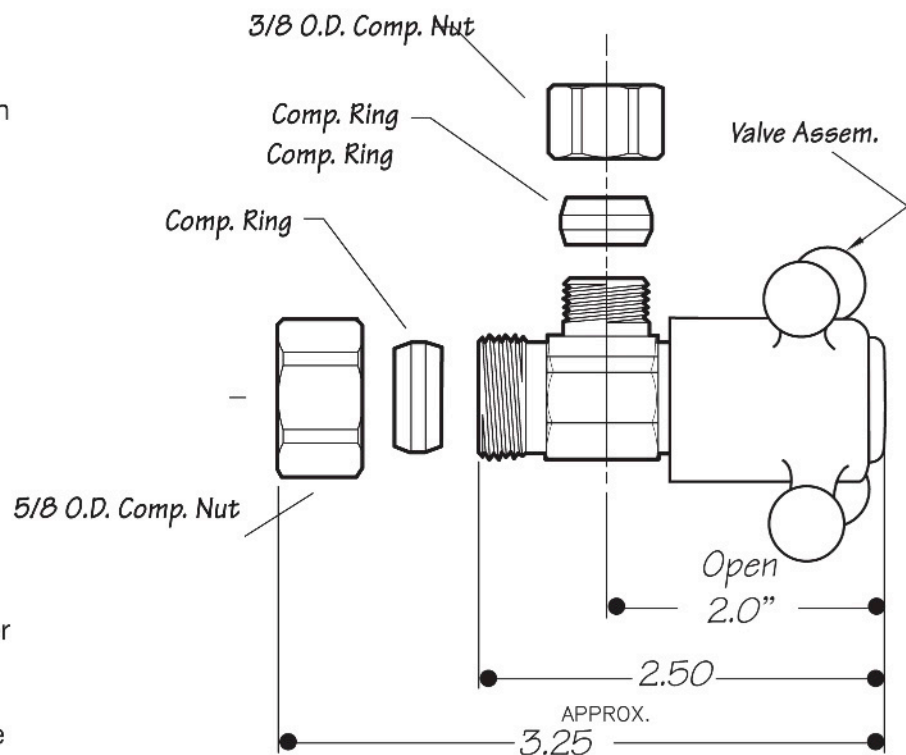

INSTALLATION DIMENSIONS

This model offers you the following features & benefits:

- 5/8" O.D. Inlet Compression
- 3/8" O.D. Outlet Compression
- 1/4 Turn ceramic cartridge
- Available in 21 finishes
 - CPB - Polished Chrome
 - SC - Satin Chrome
 - PN - Polished Nickel
 - BRN - Brushed Nickel
 - PEW - Pewter
 - PRN - Pearl Nickel
 - AB - Antique Brass
 - SB - Satin Brass
 - PVD - Polished Brass
 - WB - Weathered Brass
 - WCP - Weathered Copper
 - ACP - Antique Copper
 - PCP - Polished Copper
 - ORB - Oil Rubbed Bronze
 - VB - Venetian Bronze*
 - PVDBB - Brushed Bronze
 - TB - Tuscan Brass
 - MB - Matte Black
 - FG - French Gold
 - GPB - Polished Gold
 - SG - Satin Gold