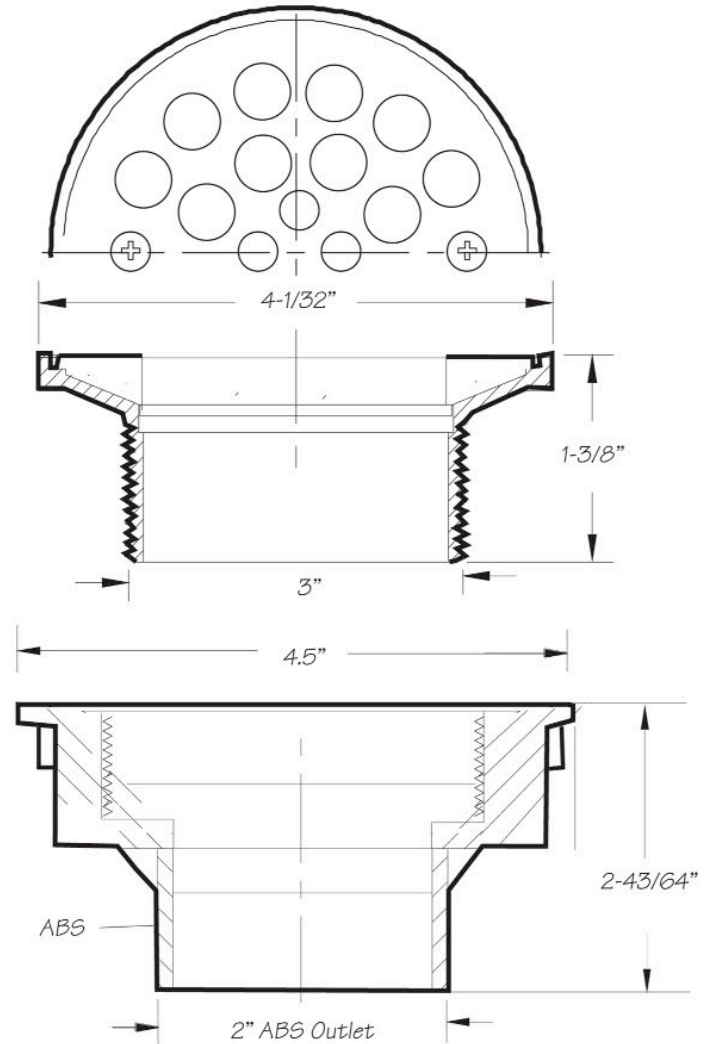

INSTALLATION DIMENSIONS

This model offers you the following features & benefits:

- 4-1/4" Round Shower Drain with ABS body
- Brass Grid with 2-1/2 cc screw holes
- Fits 2" ABS Pipe
- For Fiberglass, Acrylic or similar Shower Bases
- IAPMO/UPC listed
- Solvent Weld connection with appropriate and approved ABS cement that meets ASTM 2235
- Available in 19 finishes
 - CPB - Polished Chrome
 - SC - Satin Chrome
 - PN - Polished Nickel
 - BRN - Brushed Nickel
 - PEW - Pewter
 - PRN - Pearl Nickel
 - AB - Antique Brass
 - SB - Satin Brass
 - PVD - Polished Brass
 - EB - English Bronze
 - WCP - Weathered Copper
 - ACP - Antique Copper
 - PCP - Polished Copper
 - ORB - Oil Rubbed Bronze
 - VB - Venetian Bronze*
 - PVDBB - Brushed Bronze
 - TB - Tuscan Brass
 - MB - Matte Black
 - FG - French Gold
 - GPB - Polished Gold
 - SG - Satin Gold