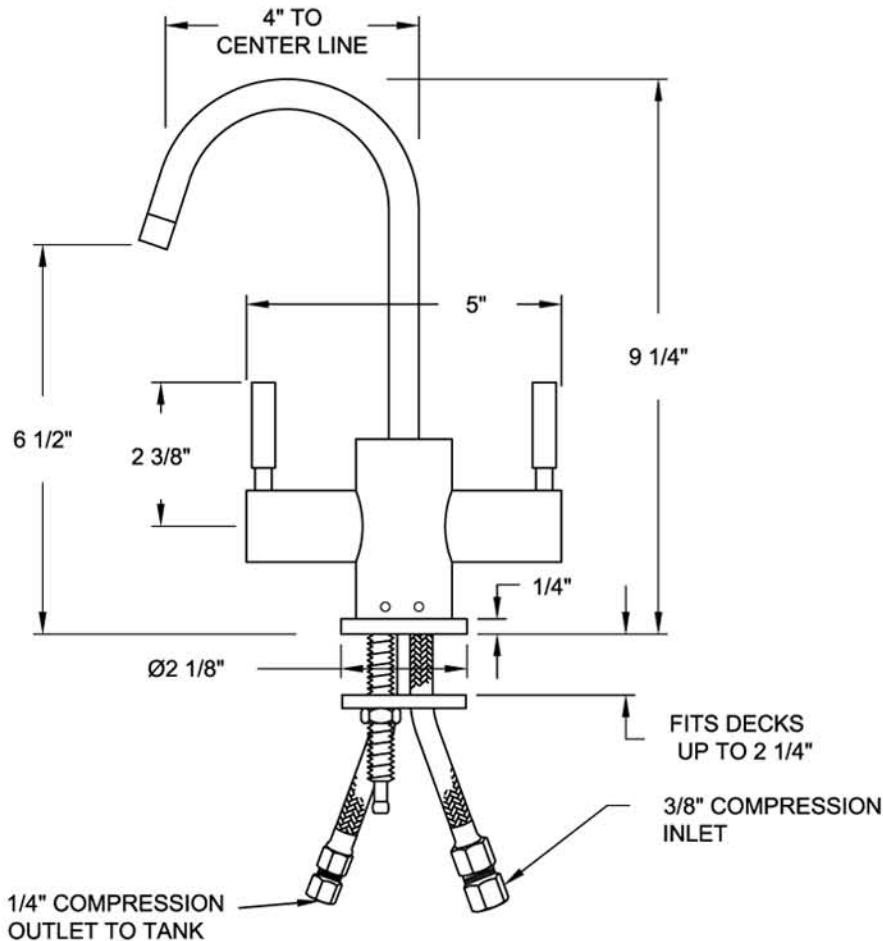

# MT1401-NL SPECIFICATIONS

THE LITTLE GOURMET® CONTEMPORARY NO LEAD  
INSTANT HOT AND COLD WATER FAUCET

Ø1 1/4" TO Ø1 1/2"  
HOLE IN DECK

## THIS FAUCET OFFERS THE FOLLOWING FEATURES:

- LEAD FREE BRASS
- SELF CLOSING HOT HANDLE
- QUALITY CONSTRUCTION FOR TROUBLE FREE SERVICE
- CAN BE USED WITH MT660 OR MT662 MOUNTAIN PURE® CERAMIC WATER FILTERS
- REQUIRES MT641 HOT WATER TANK SOLD SEPARATELY
- NOT RECOMMENDED FOR RO FILTERS