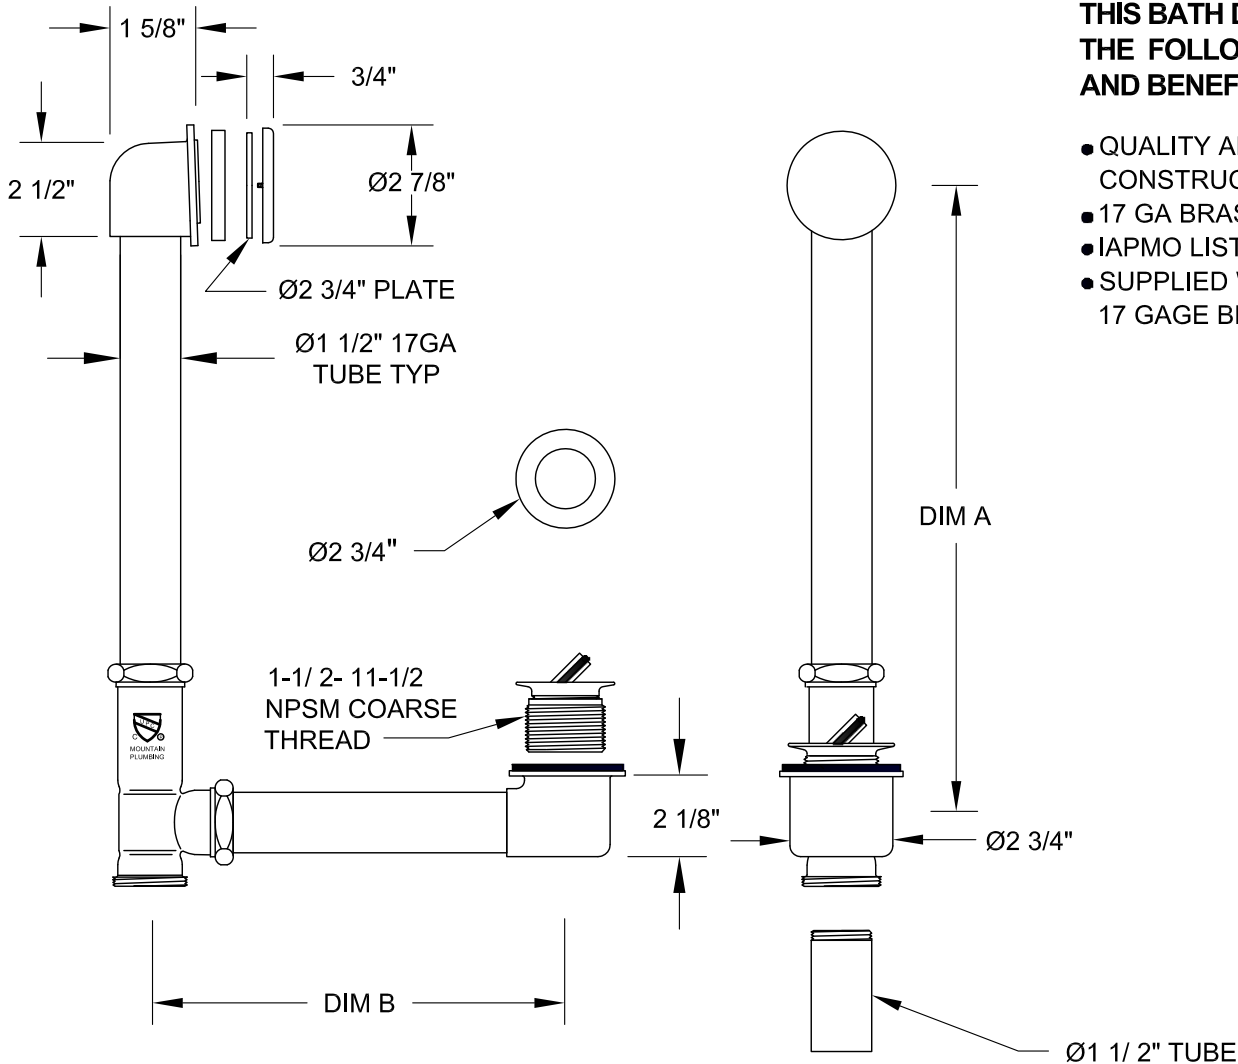

BDWUNDISC16, BDWUNDISC22 & BDWUNDISC45 SPECIFICATIONS

BRASS BATH WASTE AND OVERFLOW
WITH ROTATING DISC

**THIS BATH DRAIN OFFERS
THE FOLLOWING FEATURES
AND BENEFITS:**

- QUALITY ALL BRASS CONSTRUCTION
- 17 GA BRASS TUBES
- IAPMO LISTED
- SUPPLIED WITH Ø1 1/2" X 3" 17 GAGE BRASS TUBE

DRAIN NO	DIM A	DIM B
BDWUNDISC16	8"-20"	5"-14"
BDWUNDISC22	20"-26"	5"-14"
BDWUNDISC45	26"-34"	14"-28"

WARRANTY

ONE YEAR WARRANTY ON PLATED FINISHES, 90 DAY WARRANTY ON ORB, EB, MHB, TB AND WCP AND LIFETIME ON PVD PROVIDED PROPER CARE HAS BEEN USED. ONE YEAR WARRANTY ON ALL PARTS. WARRANTY APPLIES TO ORIGINAL PURCHASER AND CLAIMS REQUIRE PROOF OF PURCHASE.