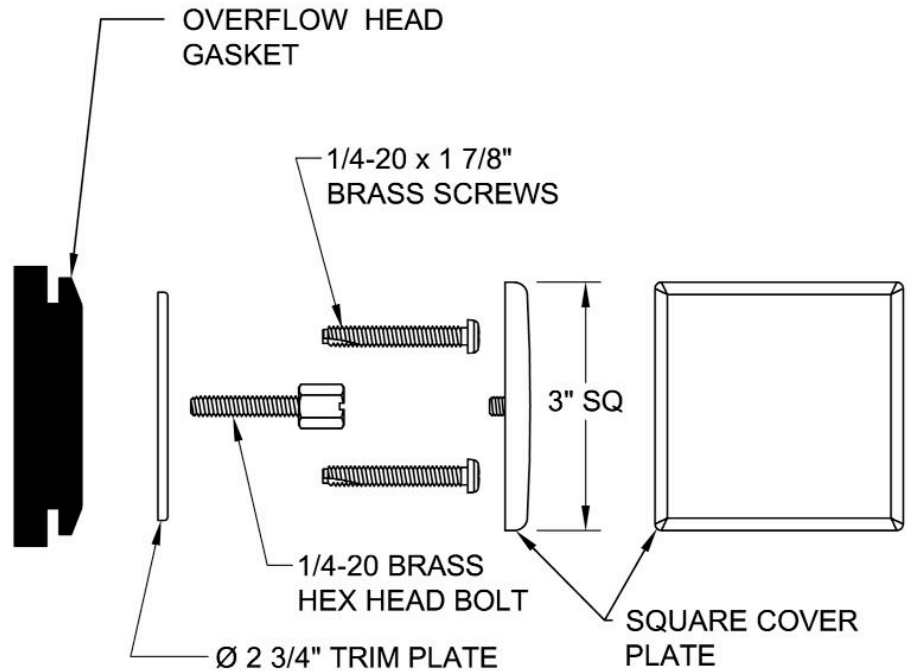

BDSQTRIM

SQUARE STYLE BATH WASTE AND OVERFLOW REPLACEMENT TRIM KIT

THIS MODEL OFFERS THE FOLLOWING FEATURES & BENEFITS:

- Distinctive square style
- Soft touch style drain trim with lifetime warranty on clicker mechanism
- Ideal for retrofit or remodeling applications
- Fits any Mountain non cable operated and most other manufacturers waste and overflow drain (except cable drain)
- All brass construction
- Available in the following finishes;
CPB - Polished Chrome
SC - Satin Chrome
PN - Polished Nickel
BRN - Brushed Nickel
PVD- Polished Brass
ORB - Oil Rubbed Bronze
PVDBB - PVD Brushed Bronze
FG - French Gold