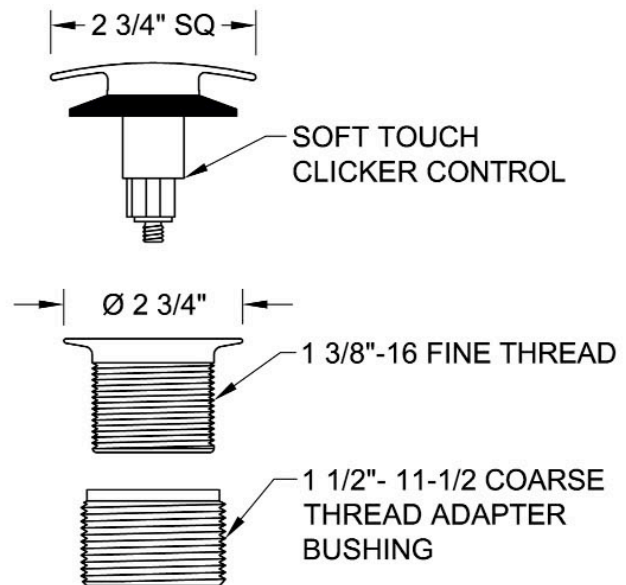

BDSQTRIM

SQUARE STYLE BATH WASTE AND OVERFLOW REPLACEMENT TRIM KIT

THIS MODEL OFFERS THE FOLLOWING FEATURES & BENEFITS:

- Distinctive square style
- Soft touch style drain trim with lifetime warranty on clicker mechanism
- Ideal for retrofit or remodeling applications
- Fits any Mountain non cable operated and most other manufacturers waste and overflow drain (except cable drain)
- All brass construction
- Available in the following finishes;
CPB - Polished Chrome
SC - Satin Chrome
PN - Polished Nickel
BRN - Brushed Nickel
PVD- Polished Brass
ORB - Oil Rubbed Bronze
PVDBB - PVD Brushed Bronze
FG - French Gold