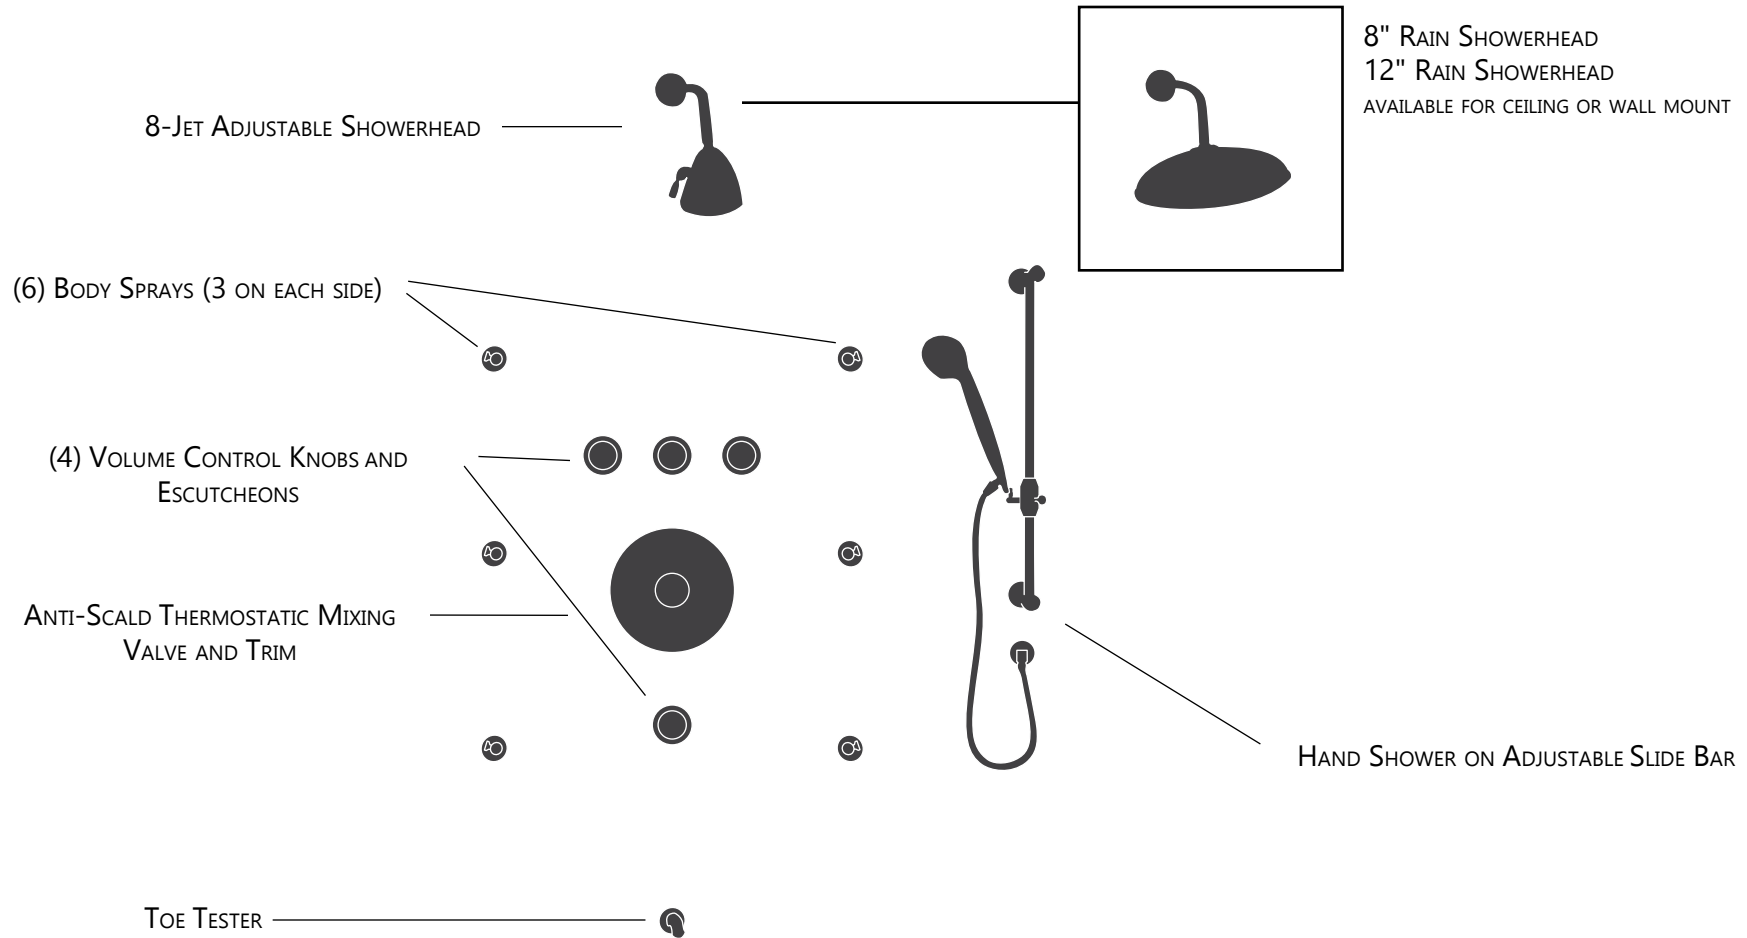

SHOWER SET CONFIGURATIONS

ANTI-SCALD THERMOSTATIC MIXING VALVE AND TRIM

BASIC SHOWER SET CONFIGURATION

8-JET ADJUSTABLE SHOWERHEAD

8" RAIN SHOWERHEAD
12" RAIN SHOWERHEAD
AVAILABLE FOR CEILING OR WALL MOUNT

(2) VOLUME CONTROL KNOBS AND
ESCUTCHEONS

THERMOSTATIC MIXING VALVE AND TRIM

HAND SHOWER ON PIN-MOUNT

K&B GALLERIES, LTD.
distributors of
fine products for kitchen & bath

SHOWER SET CONFIGURATIONS

PRESSURE BALANCE ANTI-SCALD VALVE AND TRIM WITH SHOWERHEAD

8-JET ADJUSTABLE SHOWERHEAD

PRESSURE BALANCE VALVE AND TRIM

K&B GALLERIES, LTD.
*distributors of
fine products for kitchen & bath*

SHOWER SET CONFIGURATIONS

ANTI-SCALD THERMOSTATIC MIXING VALVE AND TRIM COMPLETE SHOWER SET
CONFIGURATION SHOWING AVAILABLE ACCESSORIES

SHOWER SET CONFIGURATIONS

PRESSURE BALANCE ANTI-SCALD VALVE AND TRIM WITH DIVERTER, SHOWERHEAD AND HAND SHOWER ON PIN-MOUNT

8-JET ADJUSTABLE SHOWERHEAD

DIVERTER

PRESSURE BALANCE VALVE AND TRIM

HAND SHOWER ON PIN-MOUNT ALSO AVAILABLE ON ADJUSTABLE SLIDE BAR AND ON U-SHAPED CRADLE